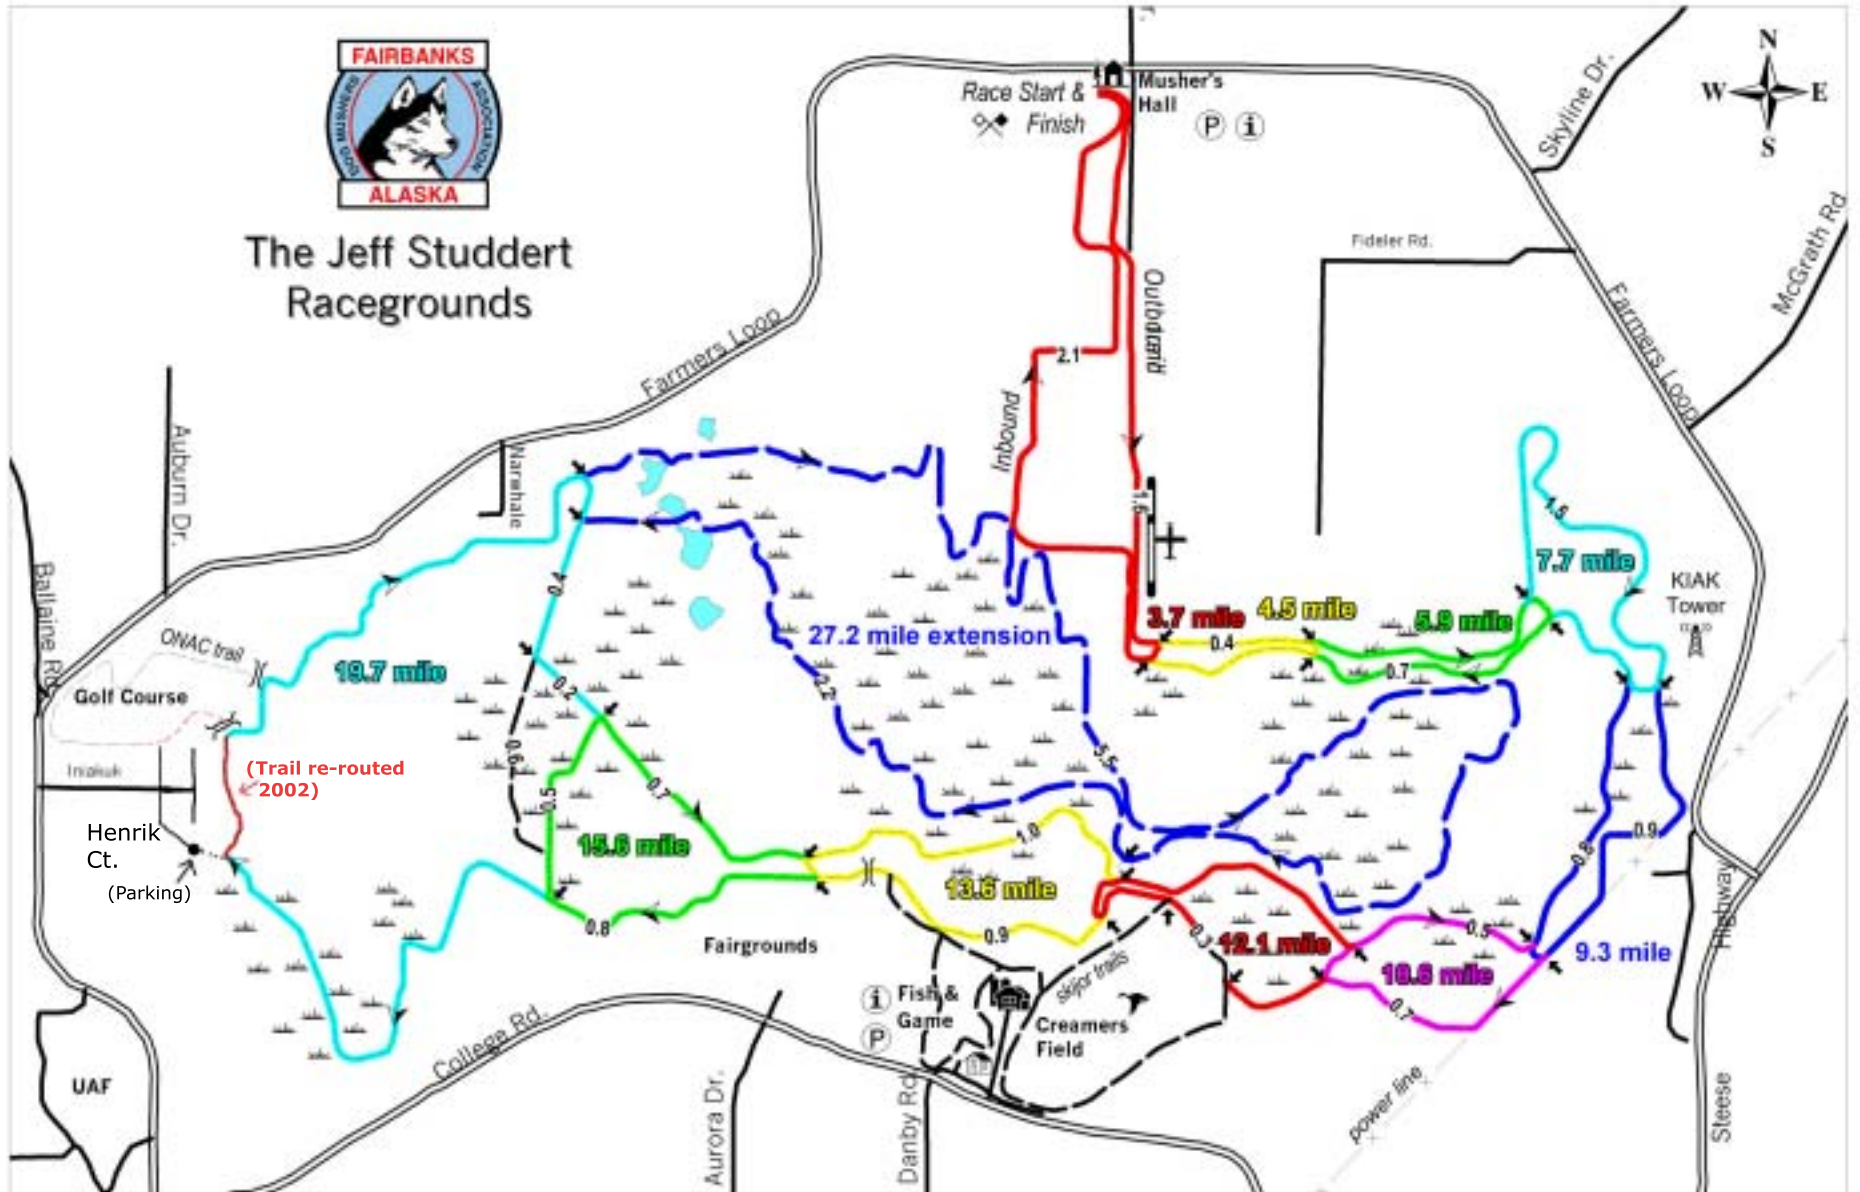

# The Jeff Studdert Racegrounds

Trails mapped using differentially corrected GPS in March of 1999.

- 12 mile** Total loop distance from Musher's Hall
- i** Trail Information
- P** Trail Parking
- X** Gate
- Mileage between trail junctions
- Direction of travel

GPS surveying and map production by:  
**NAI ALASKA**  
 NORTHERN ASSOCIATES, INC.  
 1831 MUSK OX TRAIL  
 FAIRBANKS, AK 99708  
 (907) 479-4312  
 CARLS@GCI.NET

© NAI 1999 - No reproduction without permission.